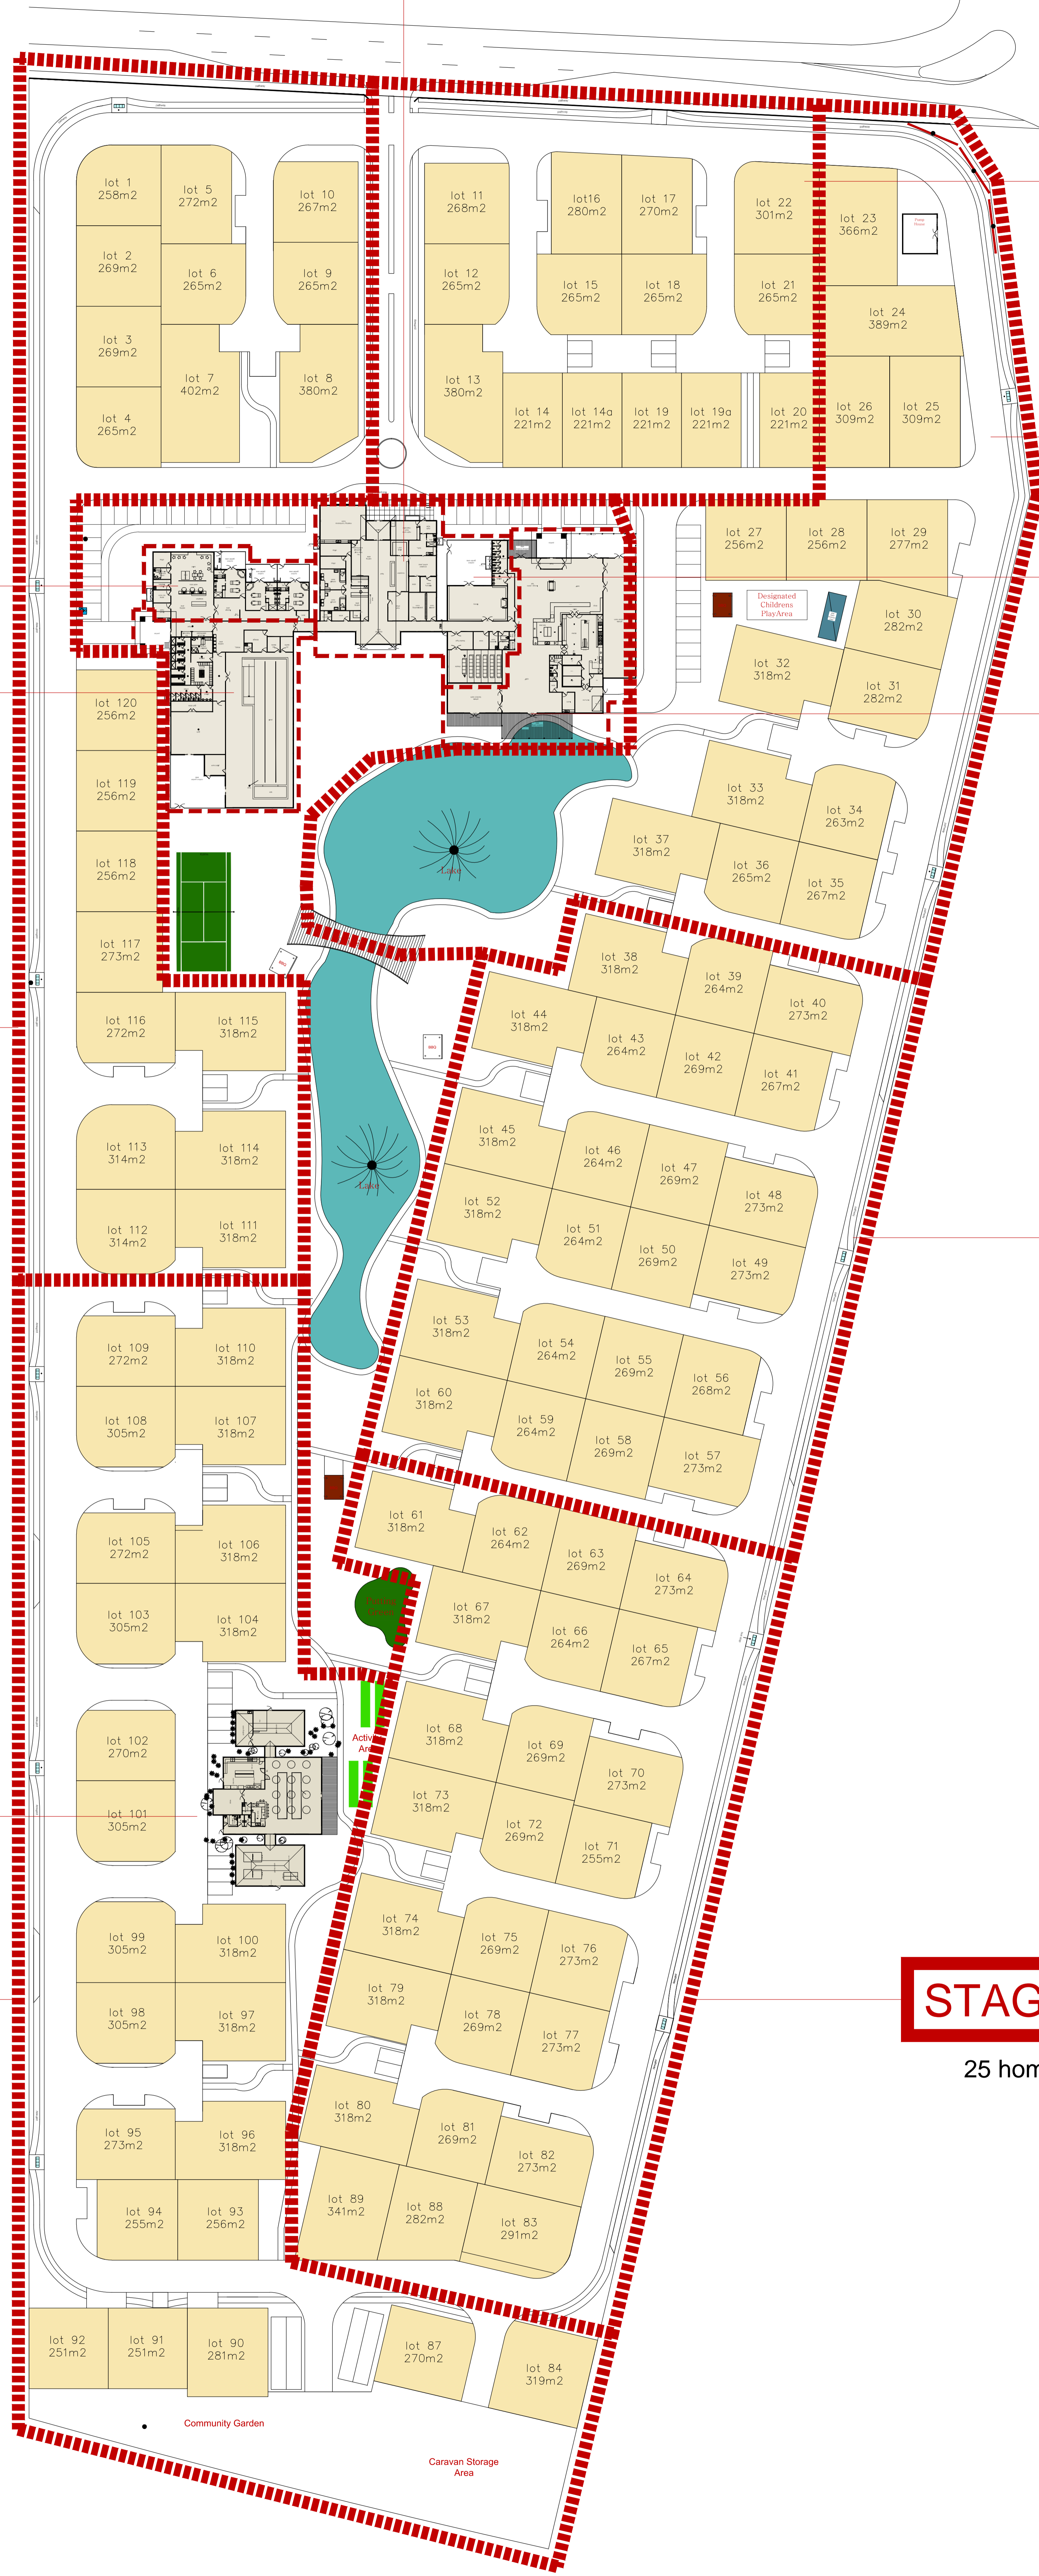

LEGEND: -

- Joan House Type
- Sylvia House Type
- Lorraine House Type
- Dorothy House Type
- Val House Type
- Max House Type
- BBQ Area

STAGE 2

STAGE 1A

14 homes

STAGE 1B

15 homes

STAGE 3

PROPOSED FUTURE EXPANSION

PROPOSED FUTURE EXPANSION

STAGE 4

STAGE 5

20 homes

STAGE 2

23 homes

PROPOSED FUTURE EXPANSION

STAGE 4

23 homes

STAGE 3

25 homes

Disclaimer
Plans shown are indicative only and final product may vary from conceptual design.